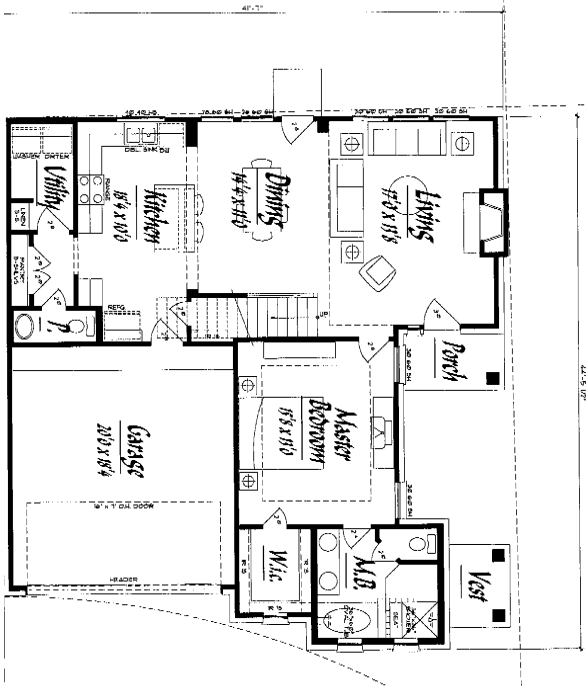

# COTTAGE CASA

1ST FLOOR

2ND FLOOR

ELEVATION

Cobblestone Homes ~ 1606 Mikula Place ~ New Braunfels, TX 78130 ~ Phone 830.625.5432

Price subject to change without notice. All square footage approximate. Cobblestone Homes Texas Area reserves the right to revise specifications and dimensions without notice. Flooring, appliances, room sizes, windows, ceilings and exteriors may vary. Copyright © Cobblestone Homes