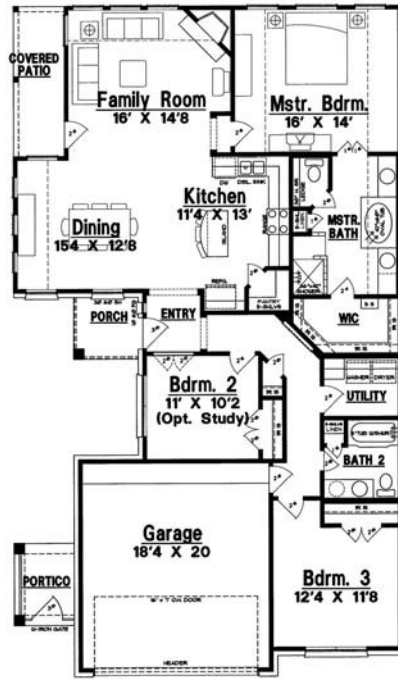

# GRUENE HAUS

1ST FLOOR

ELEVATION A

ELEVATION B

Cobblestone Homes ~ 1606 Mikula Place ~ New Braunfels, TX 78130 ~ Phone 830.625.5432

Price subjecto to change without notice. All square footage approximate. Cobblestone Homes Texas Area reserves the right to revise specifications and dimensions without notice. Flooring, appliances, room sizes, windows, ceilings and exteriors may vary. Copyright © Cobblestone Homes