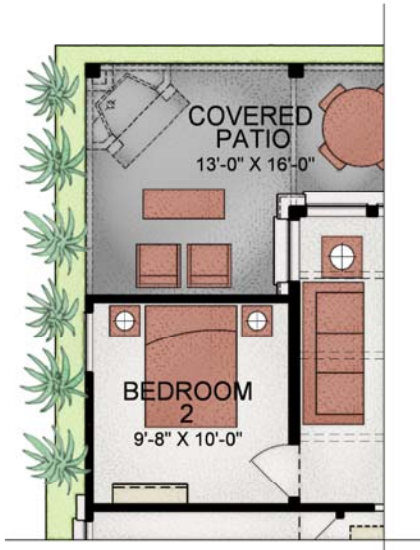

Better Living...Inside & Out

www.mycobblestonehome.com

VINTER'S VILLA

OPT'L BEDROOM 2

OPT'L BEDROOM 2/BATH 2

OPT'L FIREPLACE AT LIVING

Cobblestone Homes ~ 1204 Gruene Valley Circle ~ Gruene, TX 78130 ~ Phone 830.625.5432